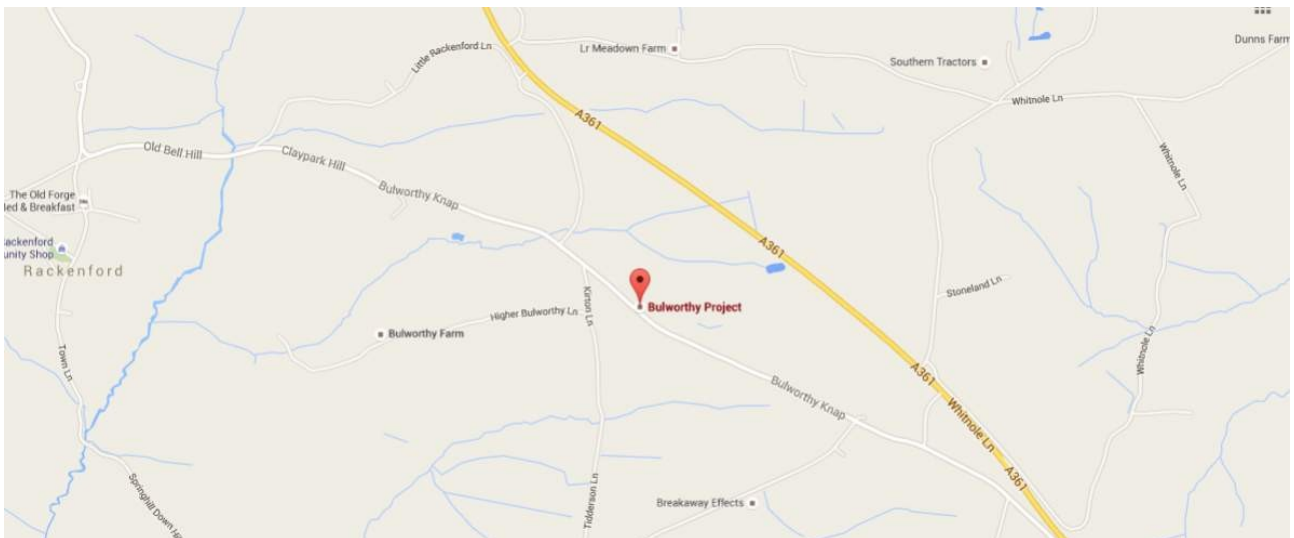

Postal address: Hensons Wood, Rackenford, Tiverton, Devon, EX16 8DL

If you have any problems finding us, give us a call on 07594569441