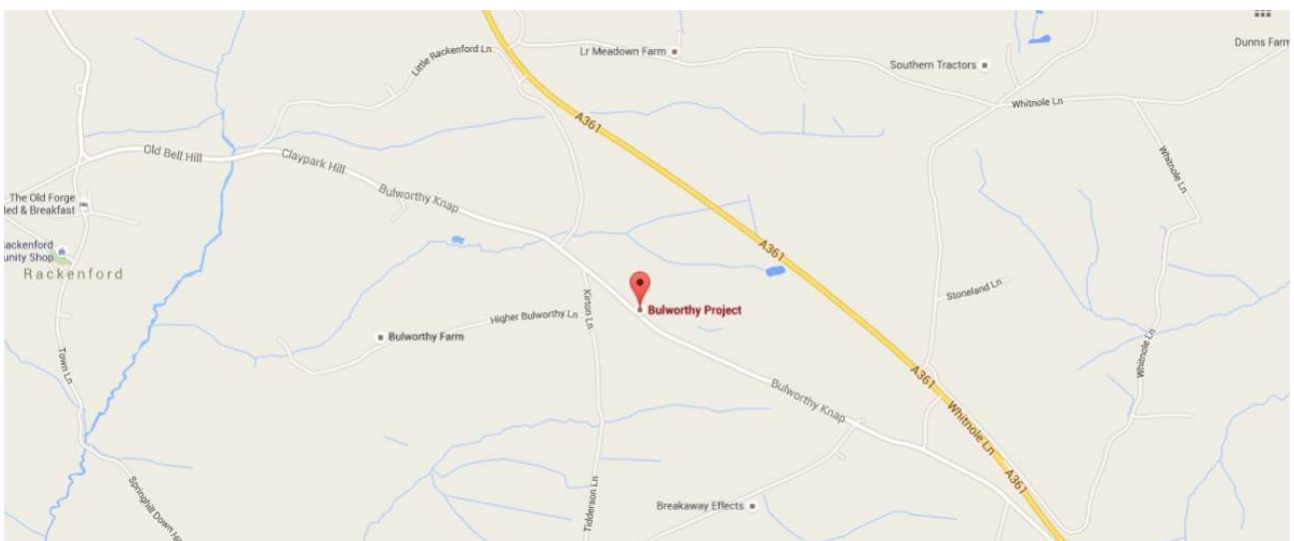

Postal address: Hensons Wood, Rackenford, Tiverton, Devon, EX16 8DL

If you have any problems finding us, give us a call on 07594569441